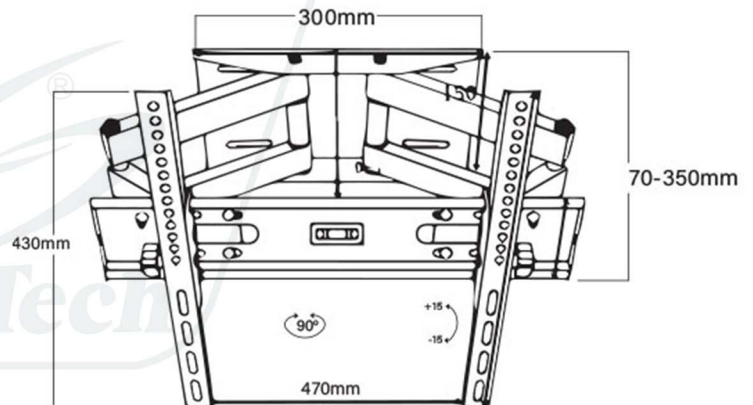

# SH 360P

Swivel Led/Curved Wall Mount  
Fits most 26"~60"

New Design,  
New Experience

  
Weight Capacity  
**45 Kgs**

  
Screen Size  
**26"~60"**

  
Swivel Range  
**±45°**

  
VESA Compatible  
**400x400**

  
Profile to Wall  
**70 - 350mm**

  
Tilt Range  
**+15° - (-15°)**

  
Curved Monitor