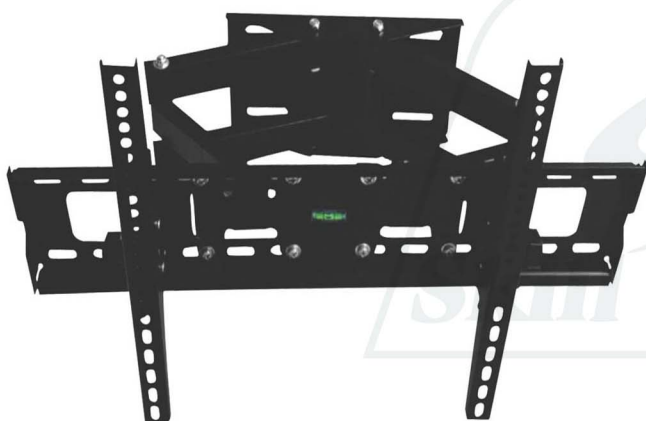

# SH 360P

Swivel Led/Curved Wall Mount  
Fits most 26"~60"

New Design,  
New Experience

  
Weight Capacity  
**45 Kgs**

  
Screen Size  
**26"~60"**

  
Swivel Range  
**±45°**

  
VESA Compatible  
**400x400**

  
Profile to Wall  
**70 - 350mm**

  
Tilt Range  
**+15° - (-15°)**

  
Curved Monitor